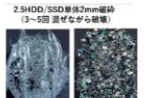

日東ホルカムが選ばれる理由1

メーカーだから出来るCrushBox全シリーズのレンタル・シェアリング出張データ消去サービス(お客様の声)

ご利用シーン: サーバー入れ替えに伴い、旧機器の撤去とオンサイトでHDD穿孔処理

お客様のお困り事: 旧サーバーのアンラッキング作業を依頼したいが、搬出前に敷地内でHDDを物理破壊したいとのご希望だったが、作業は1日で完了したいとのご要望。

当社の提案: アンラッキング作業前にHDDを外し、オンサイトでの穿孔処理を行い、完了後に同人員でアンラッキング作業を行うことを提案。

お客様の声: 狭小スペースでの作業であったが、ワンストップで安全に、工程通りに作業を完了して頂き感謝している。

日東ホルカムが選ばれる理由2

日本唯一のデータ複合破壊 & 米国NSAガイドラインSSD2mm角以下の出張破壊 & 消防法遵守のトレース回収 & レンタルサービス & CrushBox応用実用新案

情報記録媒体の破壊装置の管理方法

特許取得済み・実用新案・申請中

偏荷重吸取方法・多点クラスター破壊方法

Performance testing evaluates the device's ability to deform the platter(s) of a hard disk drive in 30 seconds or less, by bending, punching, or waffling.

DB-60PRO-HO & DB-80SSD-HO

2.5インチHDD/SSD/M.2/USB 2mm角以下のNSA準拠の破砕が可能(オプション)

DB-80SSD-HO

CrushBoxは、「5W2H2C」のハイリスクプロシージャの観点で選んでね!

3mm
1mm以下に破砕されたメモリーチップ

IEC21964-2 レベル4
2~4.2mm